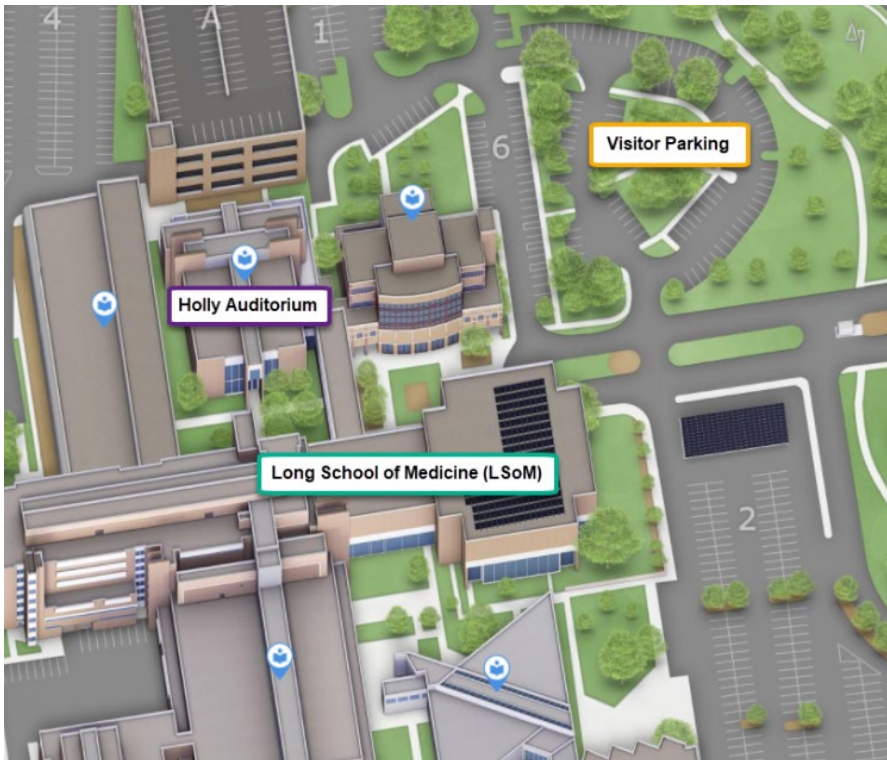

Address –
[7703 Floyd Curl Drive](#)
[San Antonio, TX 78229](#)

Visitors may use visitor parking off the right from the main gate.
Let us know if you require parking validation.

ROOM 209L (Take elevator DOWN to second floor)